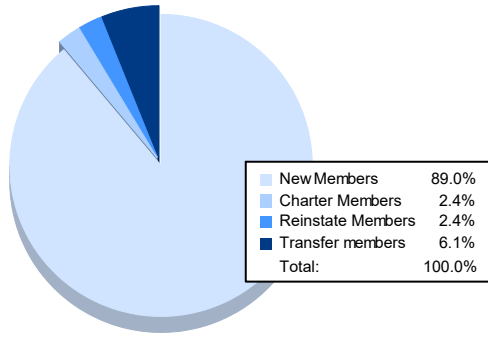

Year	New Clubs	Dropped Clubs	Gain/ Loss Clubs	New Members	Charter Members	Reinstate Members	Transfer Members	Total Member Added	Total Members Dropped	Gain/ Loss Members
2016-2017	0	0	0	103	6	10	10	129	151	-22
2017-2018	0	0	0	115	2	12	3	132	122	10
2018-2019	0	0	0	97	0	3	6	106	109	-3
2019-2020	0	0	0	98	0	1	8	107	72	35
2020-2021	0	0	0	73	2	2	5	82	163	-81
<b>Average</b>	<b>0</b>	<b>0</b>	<b>0</b>	<b>97</b>	<b>2</b>	<b>6</b>	<b>6</b>	<b>111</b>	<b>123</b>	<b>-12</b>

### Membership Composition June 2021 Cumulative