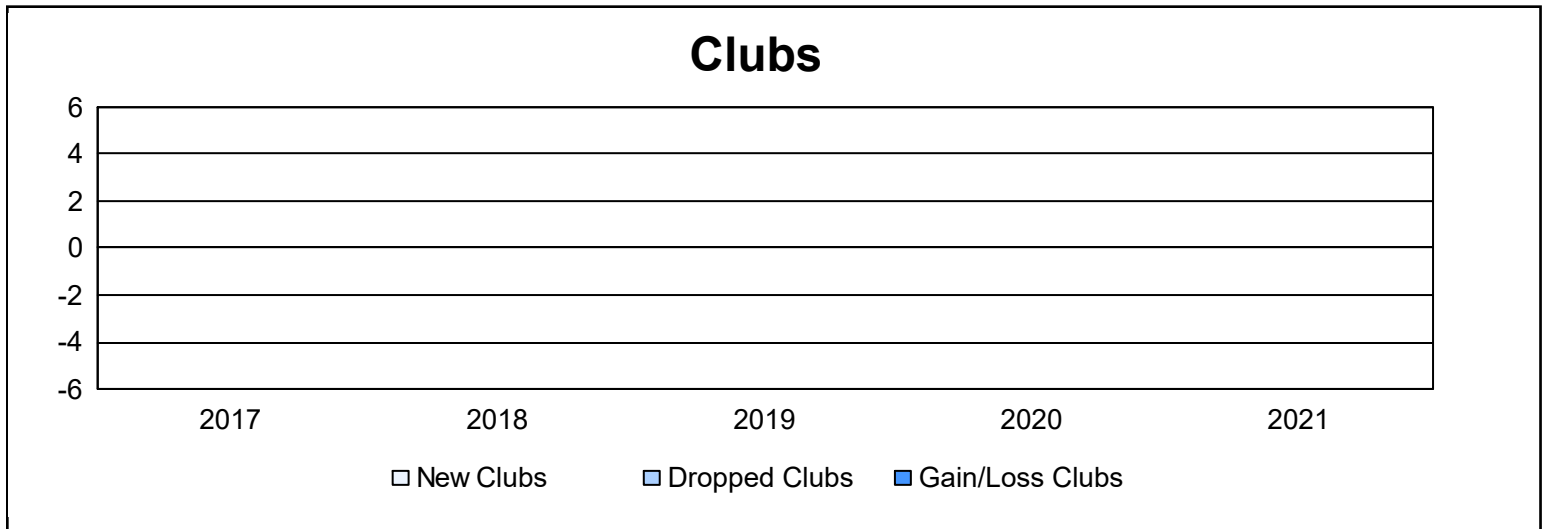

Year	New Clubs	Dropped Clubs	Gain/ Loss Clubs	New Members	Charter Members	Reinstate Members	Transfer Members	Total Member Added	Total Members Dropped	Gain/ Loss Members
2016-2017	0	0	0	103	6	10	10	129	151	-22
2017-2018	0	0	0	115	2	12	3	132	122	10
2018-2019	0	0	0	97	0	3	6	106	109	-3
2019-2020	0	0	0	98	0	1	8	107	72	35
2020-2021	0	0	0	73	2	2	5	82	163	-81
<b>Average</b>	<b>0</b>	<b>0</b>	<b>0</b>	<b>97</b>	<b>2</b>	<b>6</b>	<b>6</b>	<b>111</b>	<b>123</b>	<b>-12</b>

### Membership Composition June 2021 Cumulative